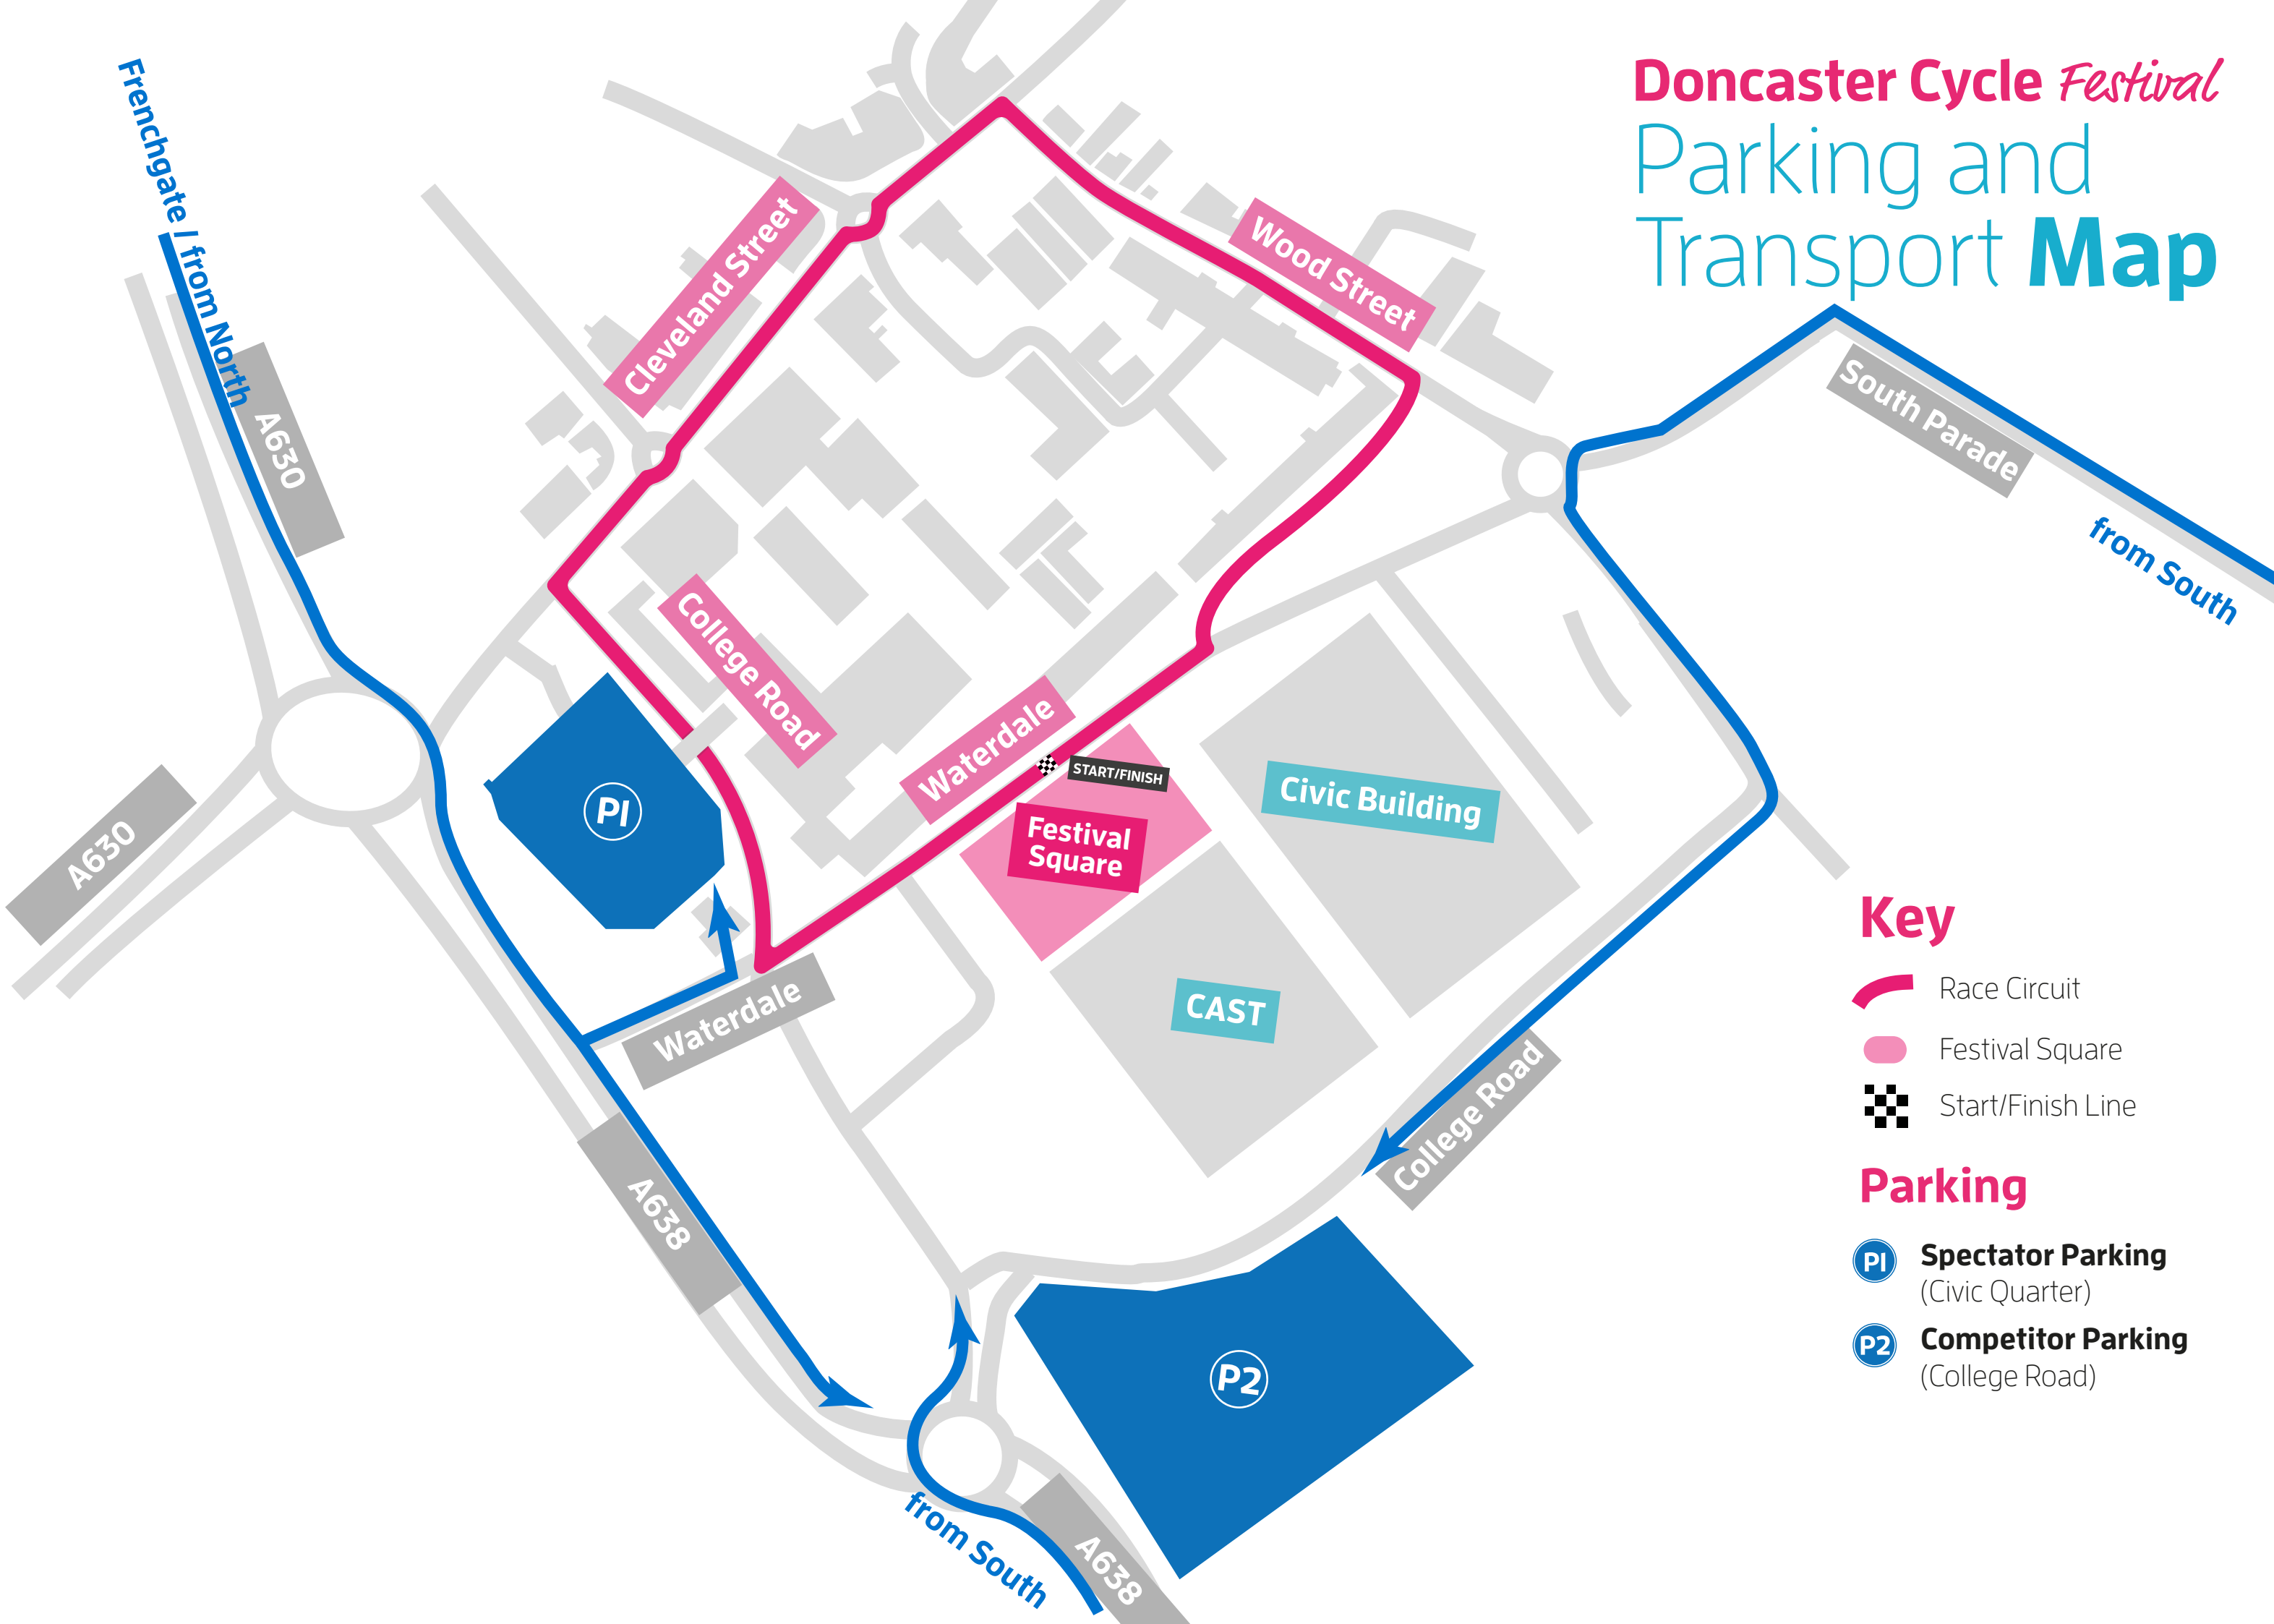

# Doncaster Cycle Festival Parking and Transport **Map**

## Key

-  Race Circuit
-  Festival Square
-  Start/Finish Line

## Parking

-  **Spectator Parking**  
(Civic Quarter)
-  **Competitor Parking**  
(College Road)